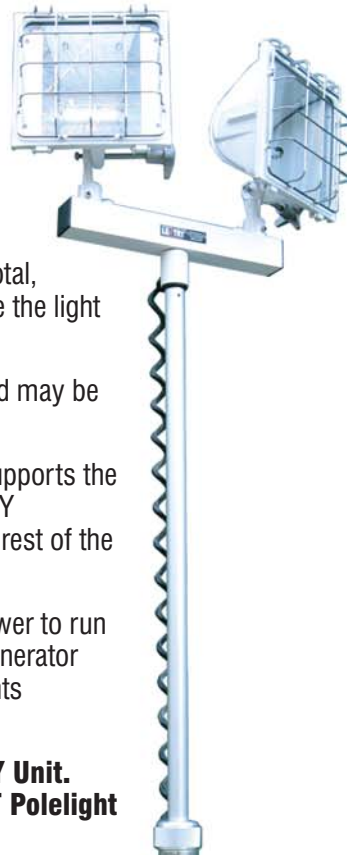

Over 9 feet tall with Legs and Light fully extended