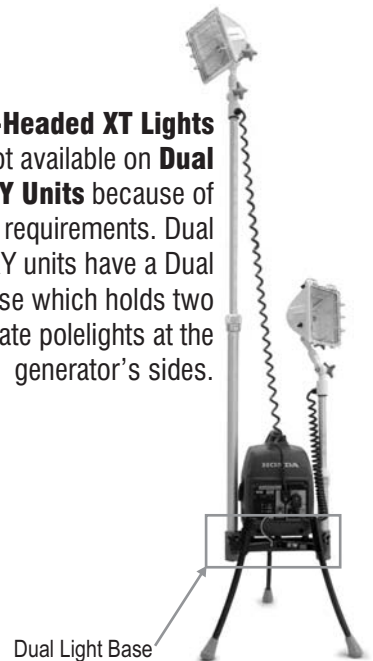

The two lighthoods are very efficient, producing 50,000 lumens total, 25,000 lumens each. (Each 650W light produces more than twice the light of a comparable 500W bulb.)

Each light head moves independently, can rotate 360 degrees, and may be aimed up and down.

The **Two-Headed XT Light** requires a Single Light Base which supports the light and holds it centered in front of the generator. Like all LENTRY telescoping lights, the Two-Headed XT is easily released from the rest of the unit by turning the knob on the Single Light Base.

Approx. 5 feet tall as shown, with Light down but legs extended

Complete unit includes a Honda EU2000i Generator, LENTRY Legs, a Single Light Base and a Two-Headed XT Light. Please see the Price Sheet for a breakdown of the components (which retrofit to existing Honda EU2000i generators) and other available models.

Single Light Base

Over 9 feet tall with Legs and Light fully extended

2-Headed XT Lights are not available on **Dual LENTRY Units** because of wattage requirements. Dual LENTRY units have a Dual Light Base which holds two separate polelights at the generator's sides.