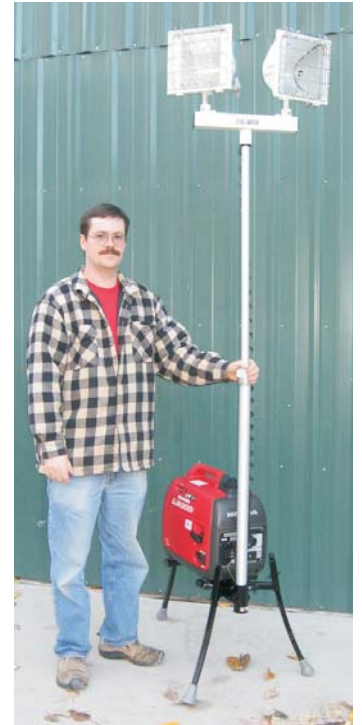

Over 9 feet tall with Legs and Light fully extended